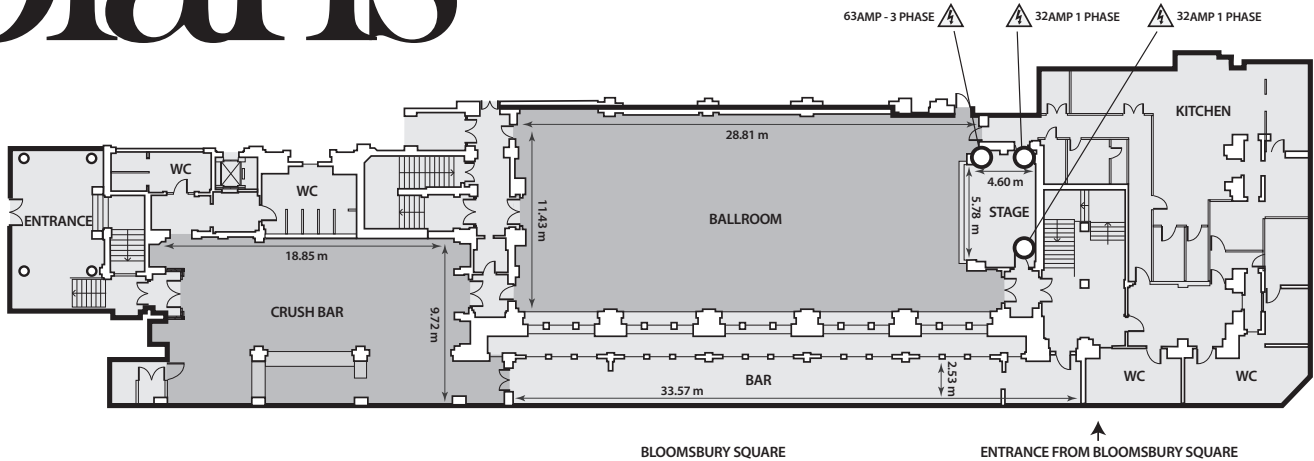

floor plans

THIS FLOOR PLAN IS NOT TO SCALE

CRUSH BAR:
CEILING HEIGHT : 3.08 m

STAGE:
CEILING HEIGHT : 4.40 m

BALLROOM:
CEILING HEIGHT: 5.48 m

LONG BAR:
CEILING HEIGHT: 2.57 m

COMBINED FLOOR SPACE :: 10,500 SQ.FT

**LOCATION
HOUSE**

THE BLOOMSBURY BALLROOM

Victoria House, Bloomsbury Square, London WC1B 4DA

t. +44 (0)20 7269 9750 e. info@locationhouse.co.uk w. www.locationhouse.co.uk