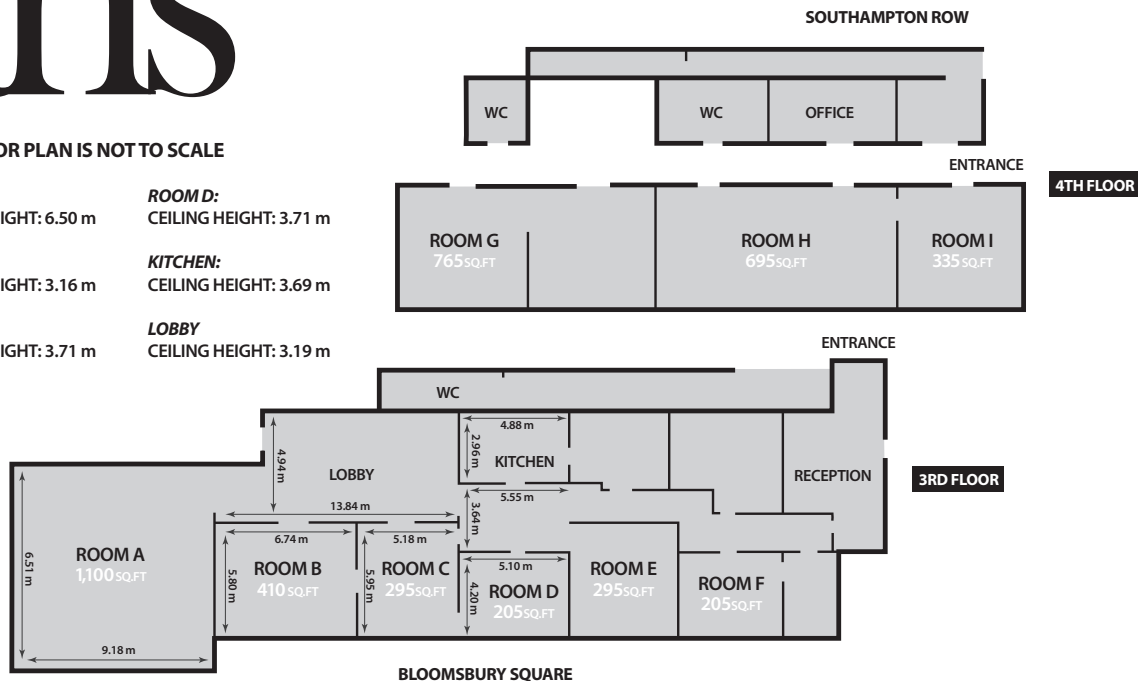

the heritage ^{WC1} rooms

7,500 sq.ft

- Broadband Streaming Facility Available
- Loading Bay Access
- Toilets
- Catering Facilities Available
- NCP Parking under Bloomsbury Square

Contact us to discuss event bookings

t. +44 (0)20 7269 9750 e. info@locationhouse.co.uk w. www.locationhouse.co.uk

floor plans

THIS FLOOR PLAN IS NOT TO SCALE

ROOM A:
CEILING HEIGHT: 6.50 m

ROOM D:
CEILING HEIGHT: 3.71 m

ROOM B:
CEILING HEIGHT: 3.16 m

KITCHEN:
CEILING HEIGHT: 3.69 m

ROOM C:
CEILING HEIGHT: 3.71 m

LOBBY:
CEILING HEIGHT: 3.19 m

directions

transport

tube:

Holborn | Kings Cross | Russell Square

rail: