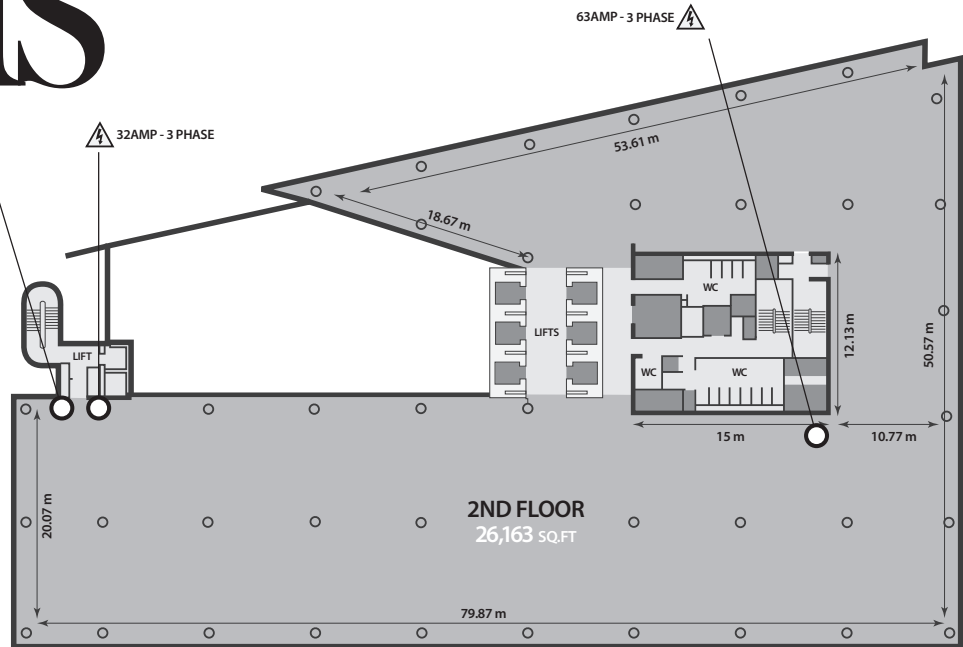

floor plans

LEVEL 2

HIS FLOOR PLAN IS NOT TO SCALE

2ND FLOOR:
CEILING HEIGHT: 3.00 m

**LOCATION
HOUSE**

TWO KINGDOM STREET

2 Kingdom Street, PaddingtonCentral, London W2 6PY

t. +44 (0)20 7269 9750 e. info@locationhouse.co.uk w. www.locationhouse.co.uk