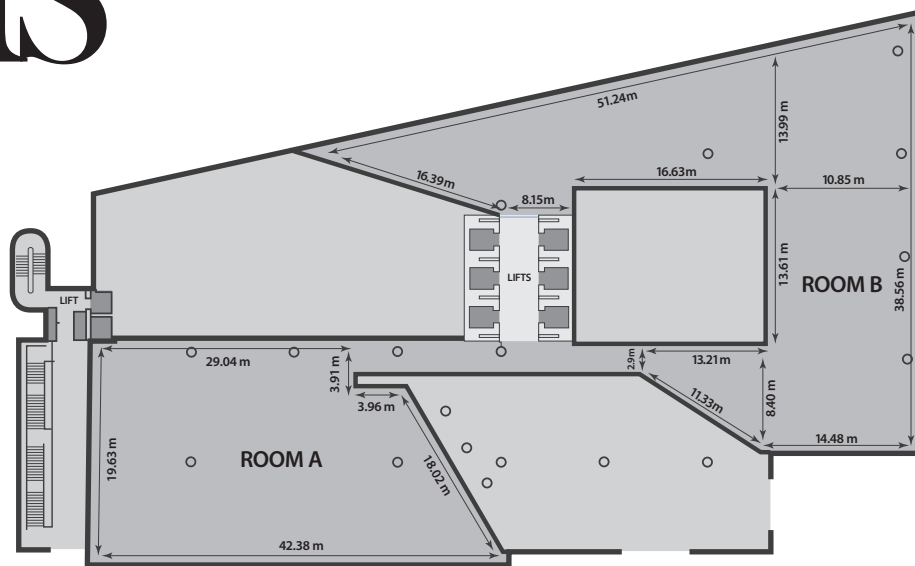

# floor plans

## LEVEL 1

THIS FLOOR PLAN IS NOT TO SCALE

**ROOM A:**  
CEILING HEIGHT: 2.80 m

**ROOM B:**  
CEILING HEIGHT: 2.80 m

KINGDOM STREET

**LOCATION  
HOUSE**

**TWO KINGDOM STREET**

2 Kingdom Street, PaddingtonCentral, London W2 6PY