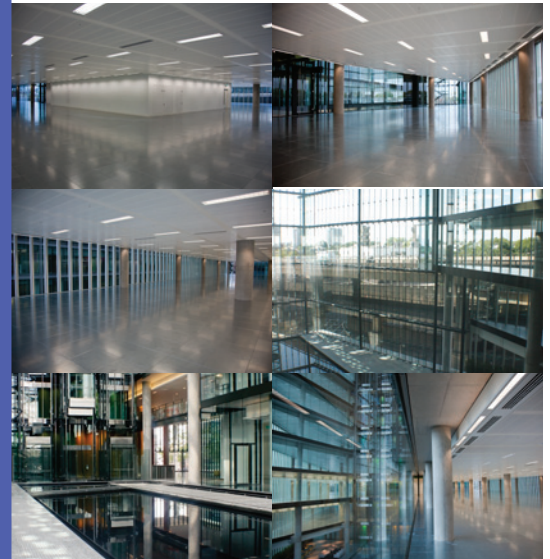

SUITABLE FOR ::

Art Exhibitions | Conferences | Fashion Shows | Private & Corporate Parties | Press Shows |
Product Launches | Film & Photographic Location

**LOCATION
HOUSE**

TWO KINGDOM STREET

2 Kingdom Street, PaddingtonCentral, London W2 6PY

t. +44 (0)20 7269 9750 e. info@locationhouse.co.uk w. www.locationhouse.co.uk