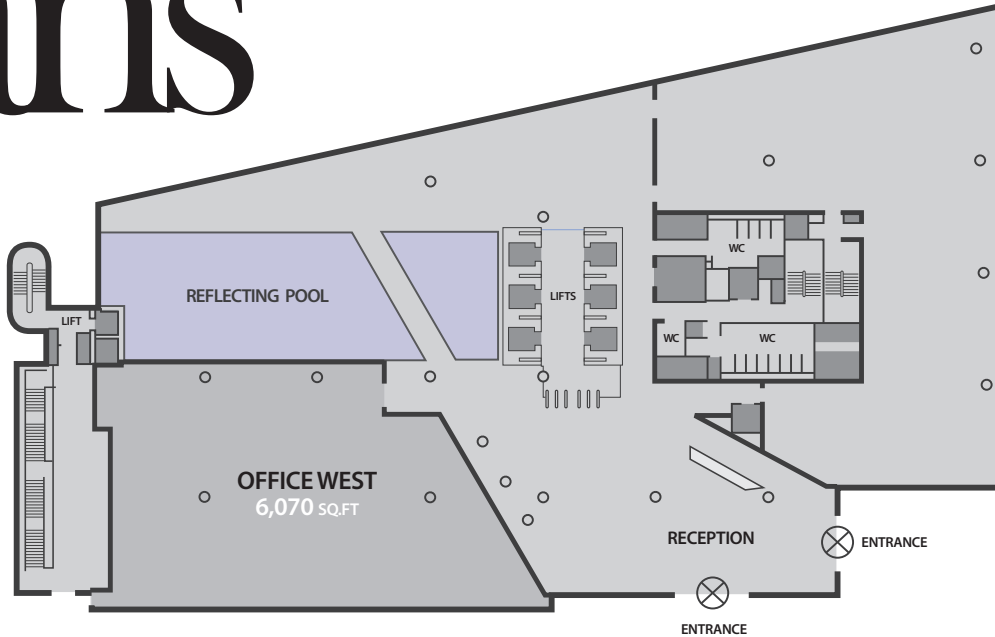

the exhibition ^{W2}

6,000 sq.ft

- 63amp 3 Phase
- Toilets
- Disabled Access
- Broadband Streaming Facility

Contact us to discuss event bookings

It's a slick, minimal space on the ground floor of an ultra modern building opposite Paddington Station. The gallery space is filled with natural light and sits adjacent to the stunning atrium which is visible through the expansive glass wall, running the length of the venue.

t. +44 (0)20 7269 9750 e. info@locationhouse.co.uk w. www.locationhouse.co.uk

floor plans

LEVEL G

KINGDOM STREET

**LOCATION
HOUSE**

THE EXHIBITION

2 Kingdom Street, Paddington Central, London WC2 6PY

t. +44 (0)20 7269 9750 e. info@locationhouse.co.uk w. www.locationhouse.co.uk