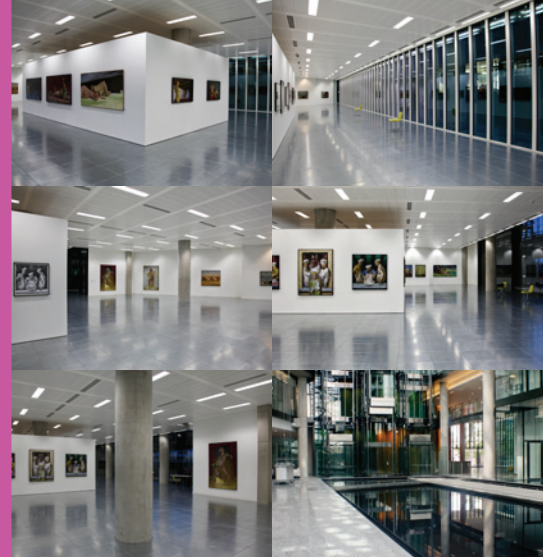

SUITABLE FOR ::
Art Exhibitions | Press Shows | Product Launches

**LOCATION
HOUSE**

THE EXHIBITION

2 Kingdom Street, Paddington Central, London WC2 6PY

t. +44 (0)20 7269 9750 e. info@locationhouse.co.uk w. www.locationhouse.co.uk